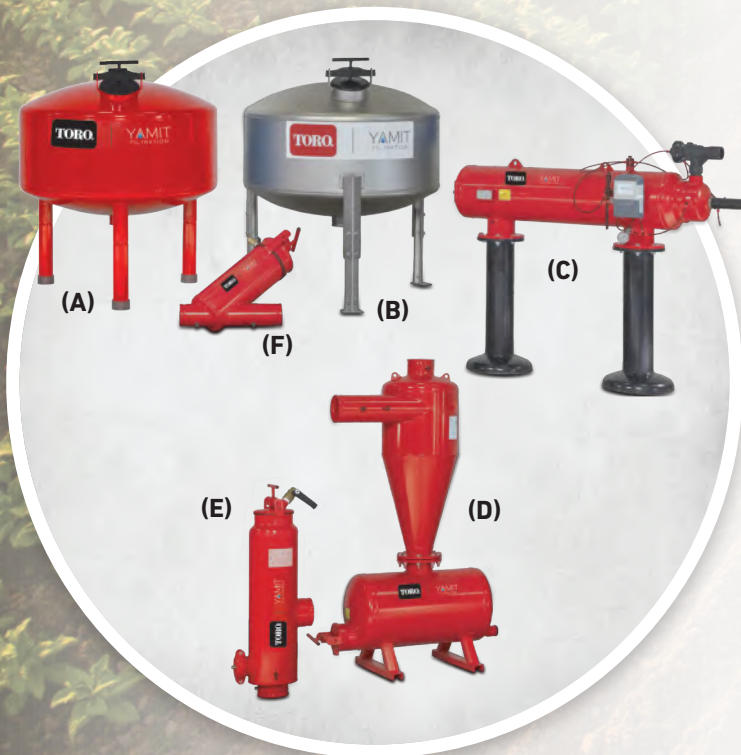

Ag

FILTERS, VALVES, & CONTROLLERS

Air Vents

- Avoids water hammer
- Removes entrained or dissolved air
- Prevents vacuum suction in pipelines and laterals
- Extends the useful life of irrigation system

(A) 1" Air Vent ----- ARV-BBK1*

(B) 1" Air/Vacuum Release ----- ARV-1-K

(C) 2" Air/Vacuum Release ----- ARV-2-K

(D) 1" Continuous Acting ----- ARV-1-A

(E) 2" Continuous Acting ----- ARV-2-KA

*also available with pre-installed Schrader Valve

- Nylon construction for maximum strength and durability
- Can be mounted either straight or angle
- Adjustable flow control
- Manual bleed to open

A-100P1 - - - 1" FPT Valve 24v AC

A-100P1.5 - - - 1.5" FPT Valve 24v AC