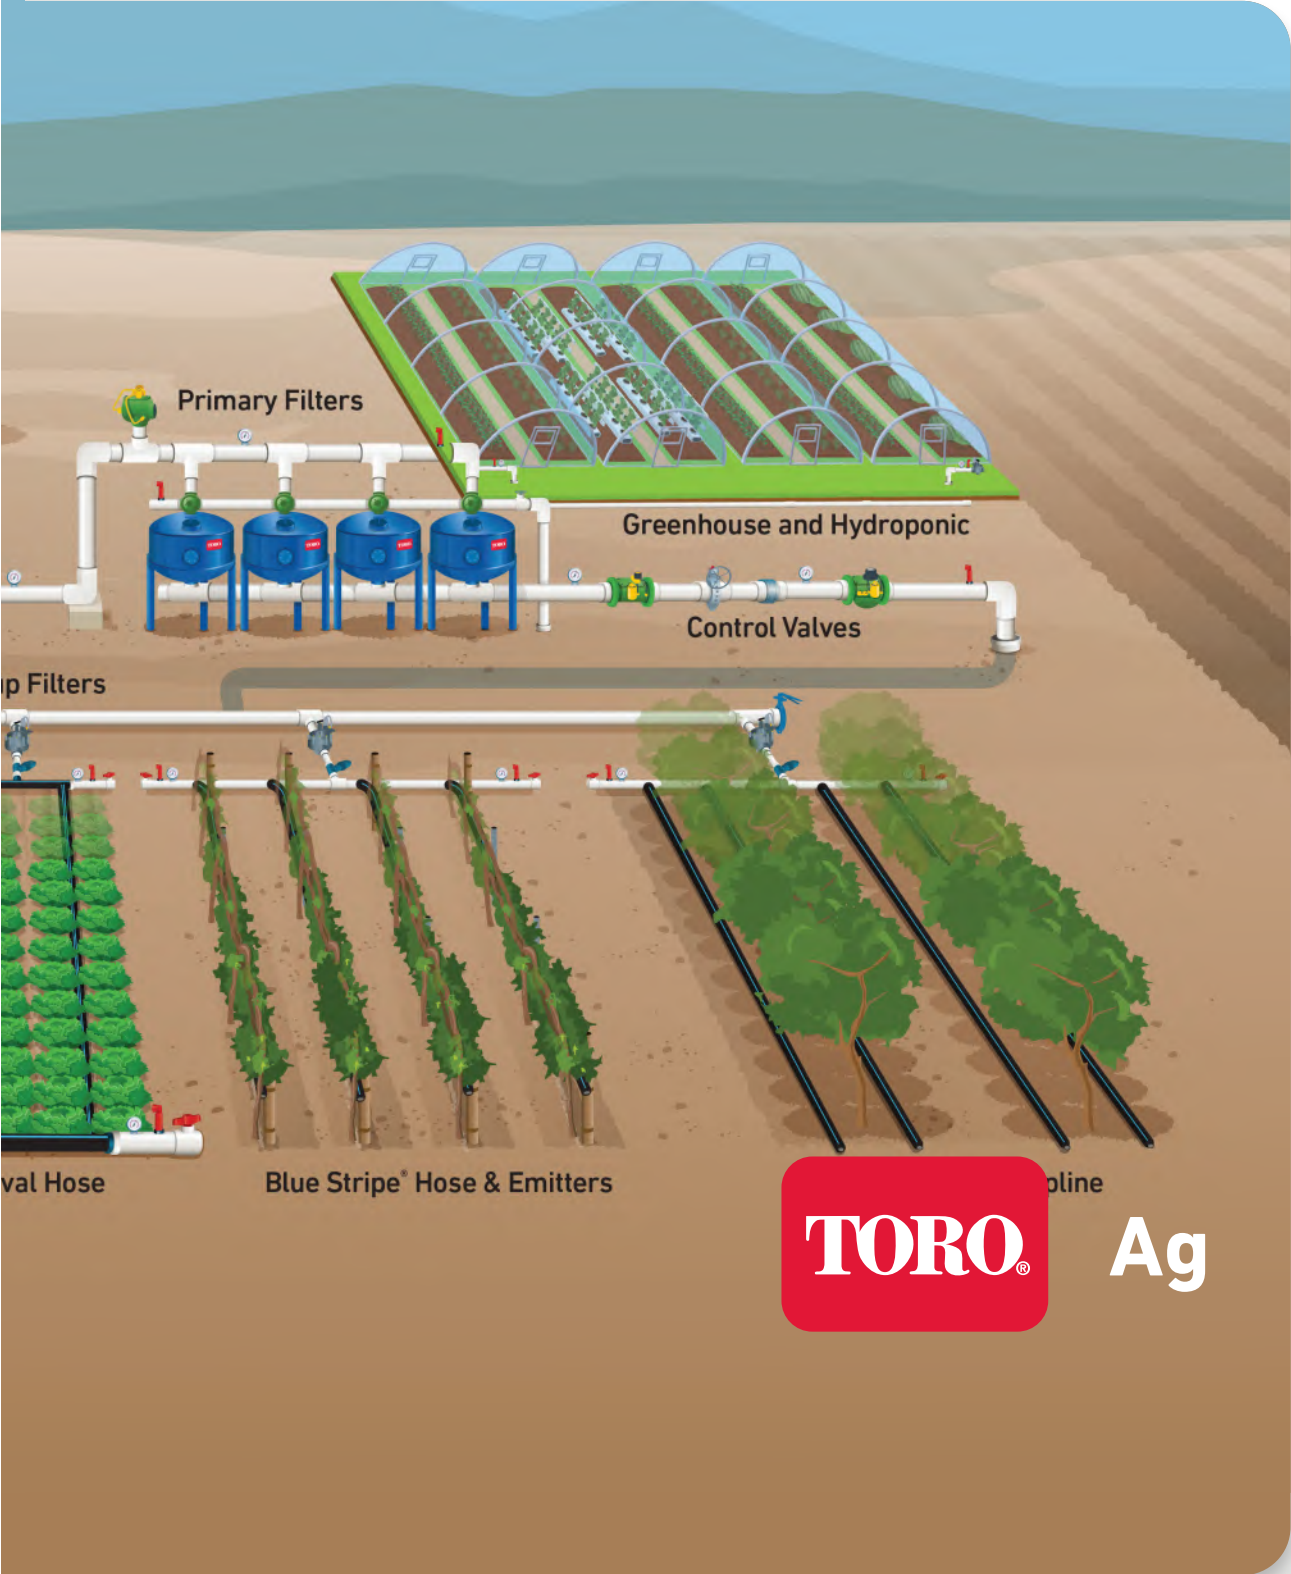

TORO[®]

DRIP IRRIGATION SYSTEMS FOR **ROW CROPS**

DRIP IRRIGATION SYSTEMS FOR ROW CROPS

Optimize profitability, resource efficiency and crop yield with Toro's drip irrigation solutions, service and support.

Ag

FILTERS, VALVES, & CONTROLLERS

Air Vents

- Avoids water hammer
- Removes entrained or dissolved air
- Prevents vacuum suction in pipelines and laterals
- Extends the useful life of irrigation system

(A) 1" Air Vent ----- ARV-BBK1*