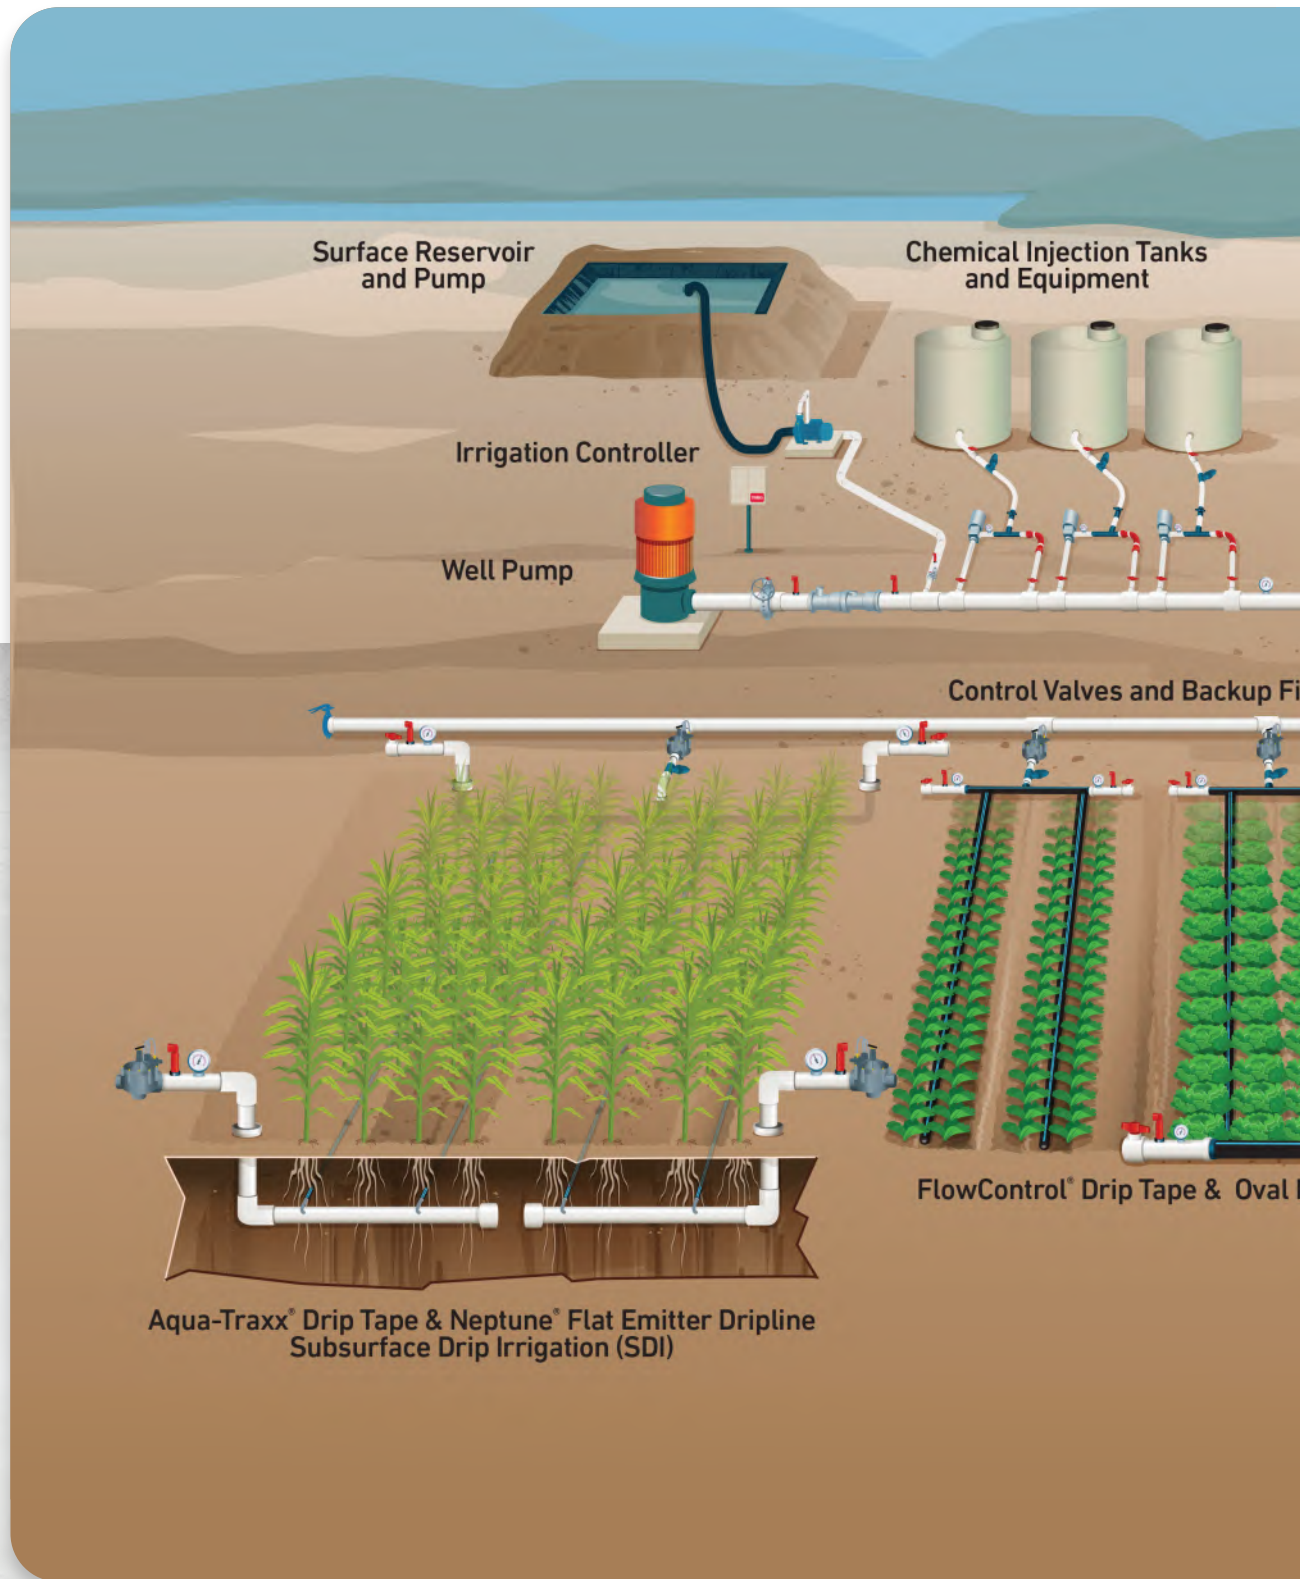

TORO[®]

DRIP IRRIGATION SYSTEMS FOR **ROW CROPS**

DRIP IRRIGATION SYSTEMS FOR ROW CROPS

Optimize profitability, resource efficiency and crop yield with Toro's drip irrigation solutions, service and support.

Ag

FILTERS, VALVES, & CONTROLLERS

Air Vents

- Avoids water hammer
- Removes entrained or dissolved air
- Prevents vacuum suction in pipelines and laterals
- Extends the useful life of irrigation system

(A) 1" Air Vent ----- ARV-BBK1*

- Nylon construction for maximum strength and durability
- Can be mounted either straight or angle
- Adjustable flow control
- Manual bleed to open

A-100P1 - - - 1" FPT Valve 24v AC

A-100P1.5 - - - 1.5" FPT Valve 24v AC

WHEN WE SAY **COUNT ON IT**, WE MEAN IT

With an expanding population, growers around the world are looking to technologies that help increase productivity of existing land and maximize precious water resources. Toro's drip irrigation solutions help growers of permanent, field and row crops around the world realize substantial benefits in yield, quality, and water savings from the precise application of water and nutrients.