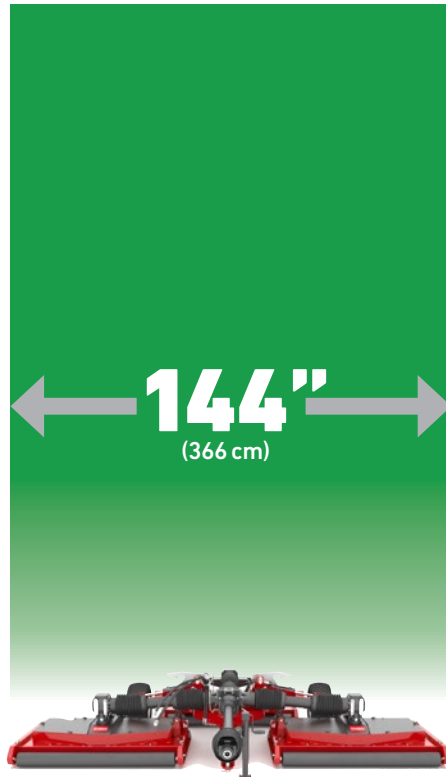

Count on it.

Groundsmaster® Large Area Rotary Mowers

20.9
acres/hr*
(8.45 hectares/hr*)

8.7
acres/hr**
(3.52 hectares/hr**)

1200 Pull-Behind

10.4
acres/hr*
(4.2 hectares/hr*)

4100-D

11.1
acres/hr*
(4.49 hectares/hr*)

4000-D

5900

*Assumes max mow speed and 100% efficiency. Actual mowing rates may vary depending on operator and conditions.
**Assumes drive speed of 6 mph and 100% efficiency. Actual mowing rates may vary depending on operator and conditions.
©2023 The Toro Company. All rights reserved. Rev. 1/23