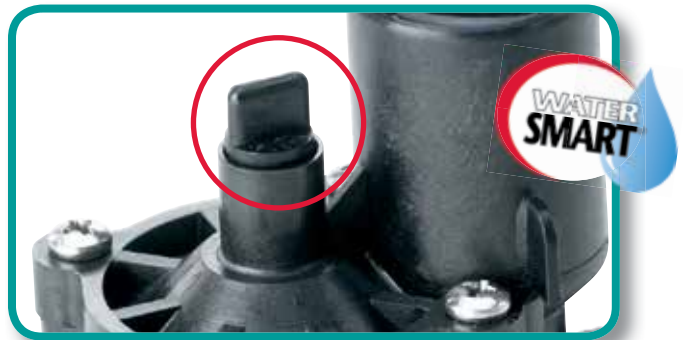

- 3/4"
- Electric

Heavy duty. Hardworking. The Toro® 264 Series Valves are made to withstand whatever a large residential or light commercial application can dish out.

Learn more at toro.com

Features & Benefits

Heavy-Duty Toro Solenoid

Provides dependable operation and long life.

Single-Piece Robust Rubber Diaphragm

For reliable, leak-free closing.

Tough, Glass-Filled Zytel Cap And Body

Durable materials which provide years of reliable operation.

Water Management Highlight

External Bleed

The external bleed allows perfect manual operation of the valve without electrically charging the solenoid. System flushing can also be accomplished using the external bleed with debris and other material being flushed out of the port.

Additional Features

- Manual flow control adjustable to zero flow
- Self-cleaning, stainless steel metering pin
- External manual bleed
- 45cm (18") lead wires (electric)
- Single-piece rubber diaphragm
- Low in-rush solenoid