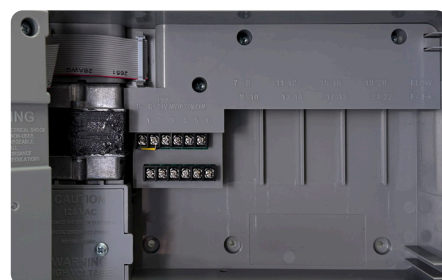

TORO

RXC SERIES CONTROLLER

The RXC Controller is a powerful, reliable, and contractor-friendly irrigation solution designed to streamline water management. With modular expandability, available Wi-Fi connectivity, and advanced flow monitoring, RXC offers unmatched flexibility and control. Built for long-term durability, it ensures consistent performance while simplifying setup and operation for irrigation professionals. Smart features like seasonal adjustments, predictive weather-based scheduling, and intuitive programming make RXC the go-to choice for contractors looking for efficiency and reliability in every installation.

FEATURES & BENEFITS

Modular and Scalable Design

The RXC Controller starts with a 6-station base and expands in 4-station modules (up to 22 stations), allowing flexible irrigation as landscapes grow.

Wi-Fi Connectivity for Remote Management

An optional Wi-Fi module enables wireless setup and control via Toro® Oasis™ irrigation management software, allowing easy adjustments and monitoring anytime, anywhere.

- EPA WaterSense® compliant when connected to Oasis, automatically optimizing runtimes year-round.
- Dry-out delay of up to 3 days after rainfall.

Advanced Flow Monitoring & Automatic Shutoff

Compatible with Toro & Irritrol® flow sensors, RXC learns valve flow patterns to provide real-time monitoring, automatic shutoff for overflow/underflow, and alerts to prevent water waste and landscape damage.

User-Friendly Interface

A backlit display and intuitive dial navigation simplify programming.

Reliable & Smart Watering Features