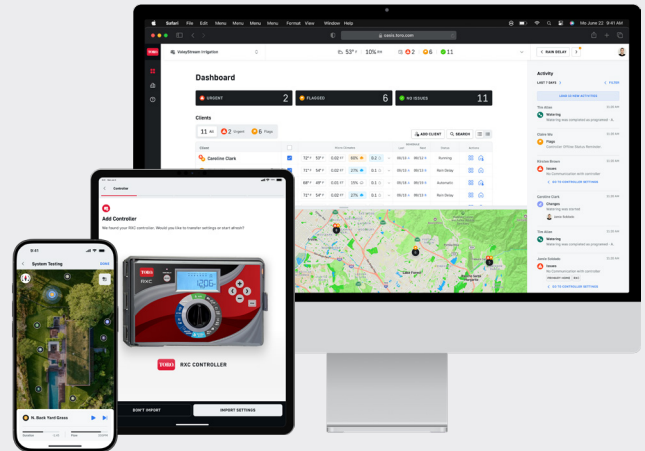

### Dimensions

- W: 11 1/4", H: 7 3/4", D: 4 1/4"

## Software Features

Oasis revolutionizes residential irrigation control with simple setup and handoff, one-stop client management and proactive insights that create opportunities for your business. Real-time data and alerts help you deliver responsive service, while the free Oasis app puts water-saving control at your fingertips.