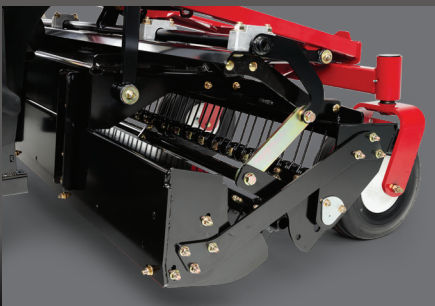

TORO®

It's Tee Time!

FIELD PRO® 6040

FEATURES

- *MultiTool™ Box Grader is nearly 6 feet (182 cm) wide for efficient and accurate grading. With the Box Blade Extension Kit, grading width can be increased to nearly 8 feet (244 cm) wide.*
- *Optional Laser Level system precisely grades to a 1/8" (3 cm) accuracy by continually actuating the box blade to desired settings, creating an extremely consistent surface.*
- *A purpose-built rugged design integrates ease of operation and superior all-around visibility to ensure fast, professional results.*

Optional Laser Grading Kit

MultiTool Box Grader

When tee boxes require renovation, achieving a consistent surface is simplified with the Toro Field Pro 6040. Preparing the surface is fast and accurate with the mid-mount MultiTool Box Grader, the Laser Level system, and a variety of optional rear-mounted drags and rake attachments. Combined with the rigid frame, commercial strength hydraulics, and powerful Kohler® engine, any operator can transform well-worn tees to precise launch pads that golfers will appreciate.