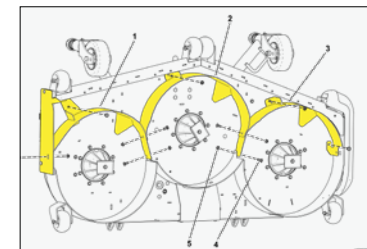

Recycler Kit (Side Discharge Decks)

- Front baffles with kickers and side discharge plate close cutting chambers for recycling and mulching