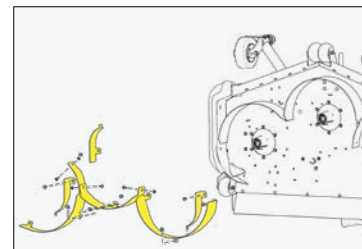

Recycler Kit (Rear Discharge Decks)

- Deflectors inside chambers redirect clippings so they are cut and recut