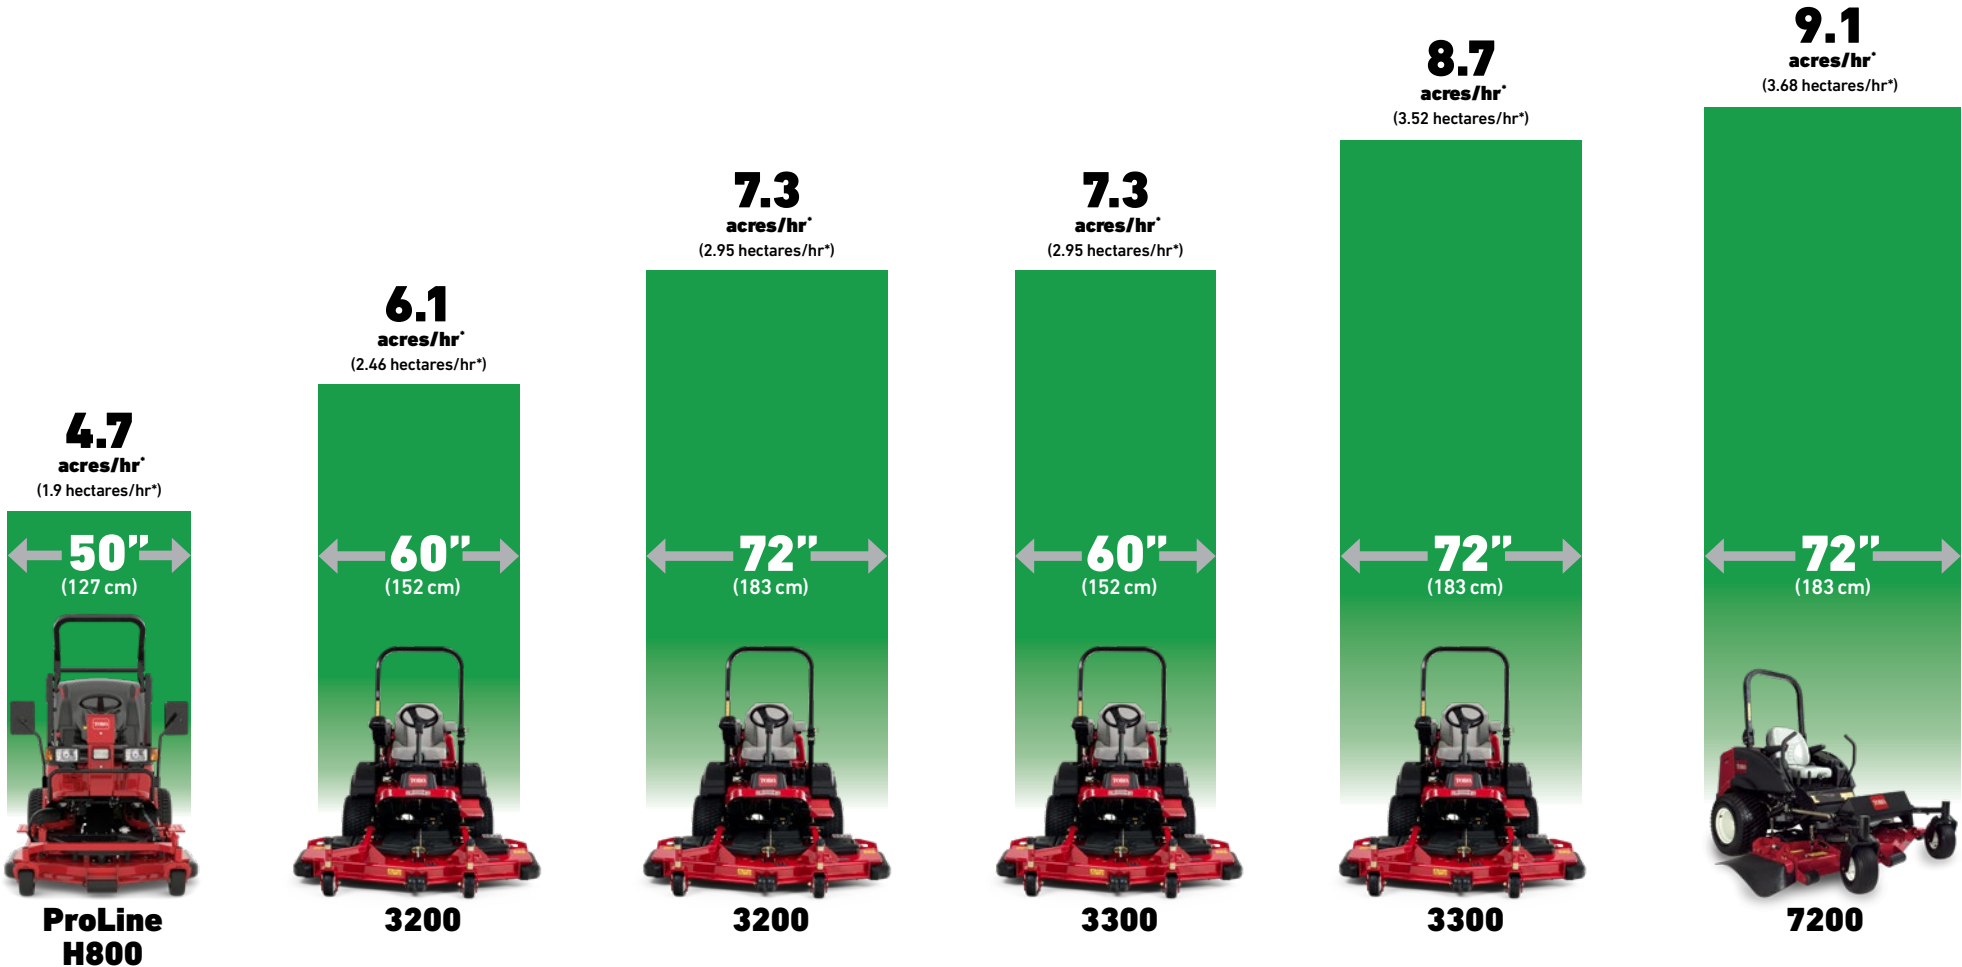

Count on it.

Groundsmaster® Small Area Rotary Mowers

*Assumes max mow speed and 100% efficiency. Actual mowing rates may vary depending on operator and conditions.
©2023 The Toro Company. All rights reserved. Rev. 1/23