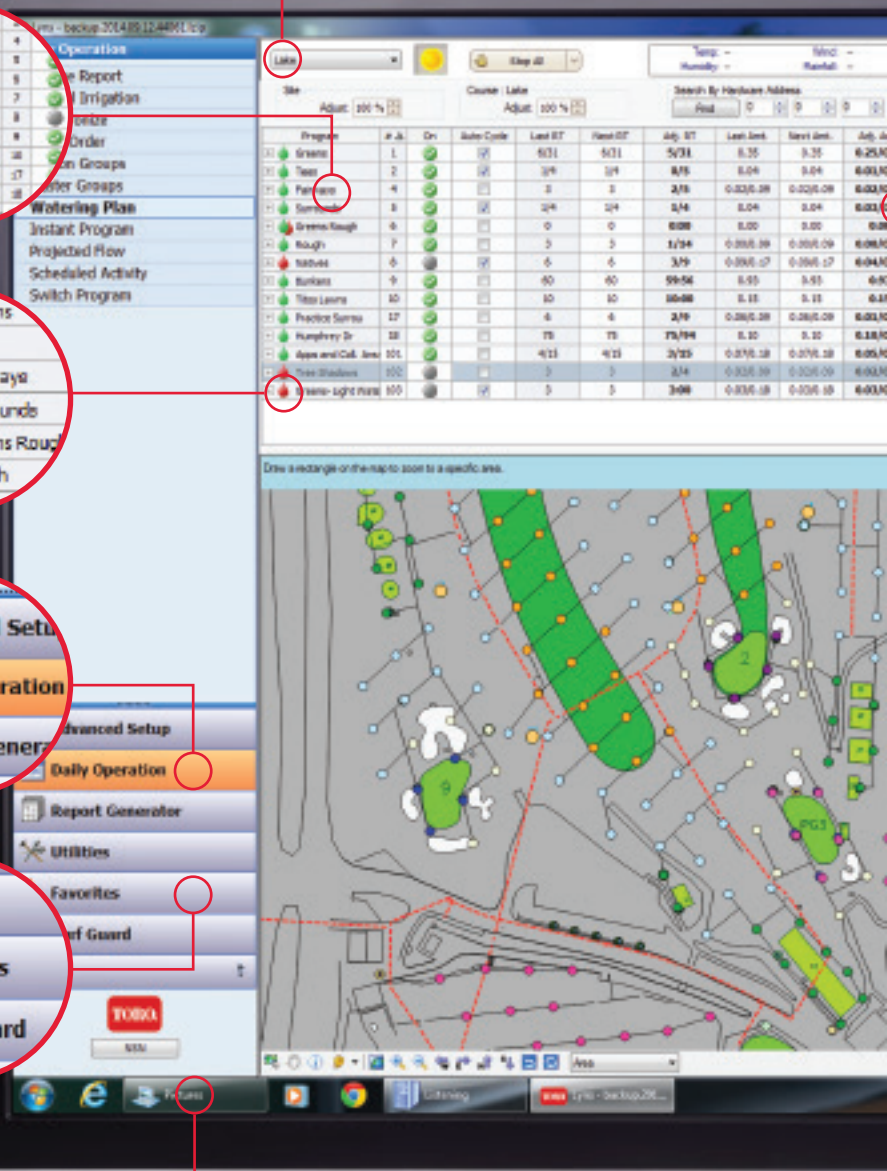

Dynamic pulldown
to hide/show
course name.

Dynamic drilldown
by area, for quick
overview.

The color of the
water drop tells
you if it's going
to irrigate or not.

Simple menu
with all functions.

Save the most
important pages
in favorites
for quick access.

Dynamic tabs
to hide/show
open folders.