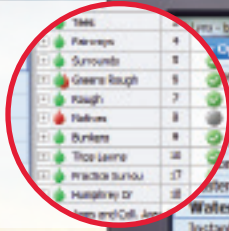

## The Lynx System helps you to:

- Optimally **manage** your water and resources
- Find more **time** in your day for other tasks
- Maximize your course **playability and aesthetics**
- Control your **costs** for water, utilities and labor

**Dynamic pulldown**  
to hide/show  
course name.

**Dynamic drilldown**  
by area, for quick  
overview.

The color of the  
**water drop** tells  
you if it's going  
to irrigate or not.

**Simple menu**  
with all functions.

Save the most  
**important pages**  
in favorites  
for quick access.

**Dynamic tabs**  
to hide/show  
open folders.

Learn more at [www.toro.com/lynx](http://www.toro.com/lynx)

Acq. Amt.	
05	0.25/0.49
04	0.01/0.08
03	0.02/0.09
04	0.03/0.06
00	0.00
05	0.00/0.25
06	0.04/0.17

Decide how many **inches/mm/minutes to water** with precision and by the second.

Turf Guard
41:38.8
41:38.8
36:42.3
41:38.8
36:42.3
36:42.3
36:42.3

**Intelligent irrigation with Turf Guard**  
Your Turf Guard sensors help you to decide when to irrigate and how much water to apply.