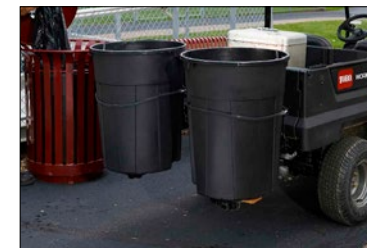

Trash Can Mount

- Designed for 32-gallon cans
- Can be mounted on front of vehicle with front receiver

Bed Accessories

Class 1 Draw Bar

- Included on base traction units

Fairway Cafe Beverage Cart (Allied)