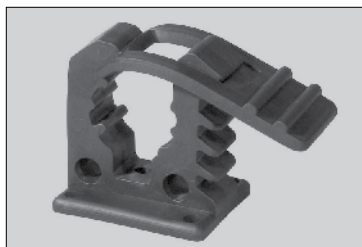

Bed Accessories

Med Bed Kit (Allied)

- MTB-101 medical bed available from Kimtek Corporation
- Contact Kimtek at 888-546-8358 or visit kimtekresearch.com

Bed Racking

- Save space by securing everyday items, like rakes and shovels, to the bed-mounted racking system.
- Rubber mounting clamps not included

Quickfist Grip Kits

- Optional grip mounting system for the bed rack

Electric Lift Kit

- Raises and lowers the bed efficiently within the payload capacity

Workman® GTX Accessories

Optional Accessories

LED Work Lights