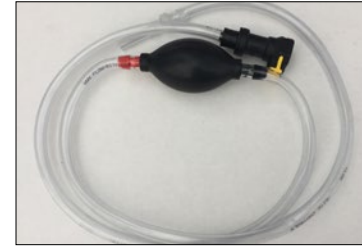

- Consists of two front facing and one rear facing LED work light

Signal Light Kit

- Brake, tail and turn signals are integrated into one optional kit

Beacon Light Kit

- Mounts to top of cab or ROPS

Battery Watering Hand Pump