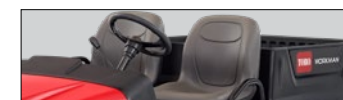

Configurations

Flatbed

- Available in 4-foot (122 cm) and 6-foot (183 cm) lengths

Steel Cargo Bed

Plastic Cargo Bed

Bucket Seat Kit

Bench Seat Kit

- Featuring Elastomeric Vibration Control (EVC) to improve comfort, the deluxe bench seat is available as an alternative to the standard bucket seats