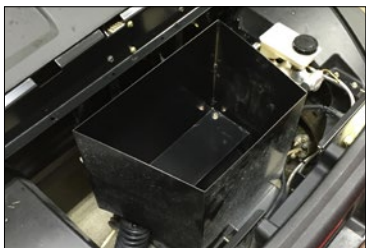

Workman® GTX Accessories

Attachments

Under Hood Storage Kit

- Provides easily accessible storage space inside the front of the vehicle