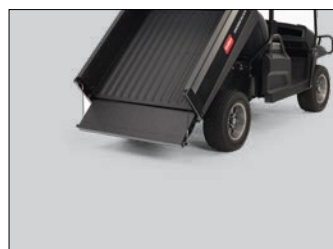

Count on it.

WORKMAN® GTX

ACCESSORY GUIDE

Workman GTX Series Utility Vehicles

Using a combination of comfort, utility, and control, the Workman GTX was designed to be adaptable for any task. Hundreds of configuration options are available to meet your needs on the gas EFI, lead acid electric, and lithium-ion electric GTX models.

Configurations

Flatbed

- Available in 4-foot (122 cm) and 6-foot (183 cm) lengths

Steel Cargo Bed

Plastic Cargo Bed

Bucket Seat Kit

Bench Seat Kit

- Featuring Elastomeric Vibration Control (EVC) to improve comfort, the deluxe bench seat is available as an alternative to the standard bucket seats

Cab and Canopy

Canopy

- Protects operators and passengers from the sun and rain

ROPS Certified Cab

- Door kit also available

Windshield For Canopy

- Quick and easy to fold down to allow air flow and enhance operator comfort