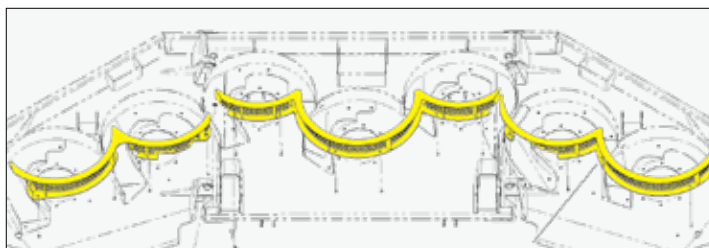

Leaf Mulching Kit

- Course mesh screen closes off back of cutting chamber for increased mulching of leaves.