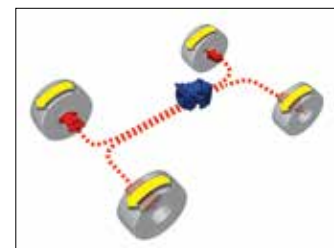

Full-Time Four-Wheel Drive

- Parallel hydrostatic, closed loop system.

SMARTPOWER