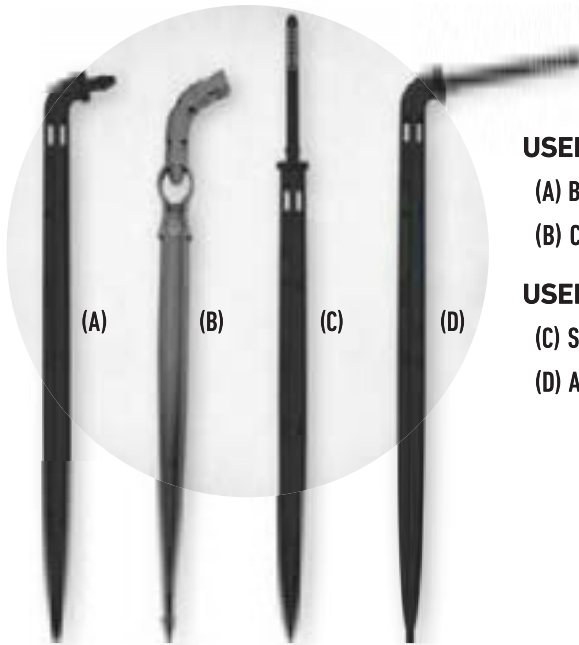

- Many sizes available pre-punch

STAYS CLEAN

EVERY COMPONENT DESIGNED FOR DURABILITY & EASE OF USE

IPST0301Q

COMPONENTS

STAKES

USED IN SINGLE STAKE ASSEMBLIES

- (A) Barbed Angle Stake - - - - - IPST0301BQ
- (B) Clip Angle Stake - - - - - IPS03010SW