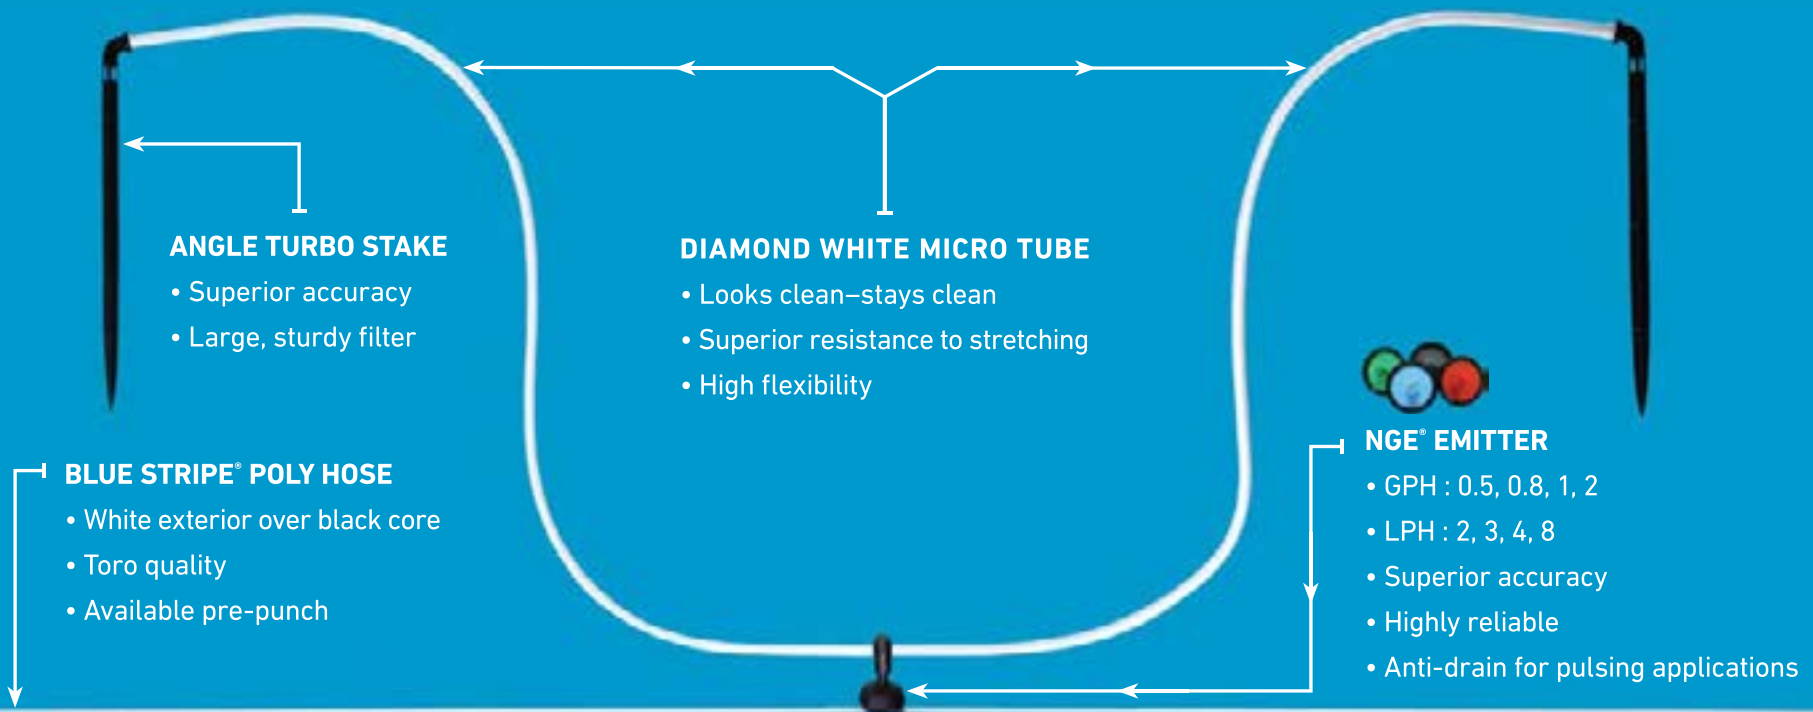

TORO[®]

DRIP IRRIGATION SYSTEMS FOR **GREENHOUSES**

WHITE SPIDER ASSEMBLIES

Toro® White Spider Assemblies represent the highest quality drip irrigation for high value crops.

- The tubing resins are selected to provide high durability, high reflection, flexibility, and ease of cleaning.
- The emitters and fittings are built to last for many crop cycles, retaining their very high level of accuracy.

WHITE SPIDER ASSEMBLIES

DRIPPER STAKE ASSEMBLY

- DWST1-24-02AL - - - - - 0.5 gph 24"
- DWST1-30-02AL - - - - - 0.5 gph 30"
- DWST1-24-03AL - - - - - 0.8 gph 24"
- DWST1-30-03AL - - - - - 0.8 gph 30"

1-WAY SPIDER*

- DWST1-18 - - - - - 18"
- DWST1-24 - - - - - 24"
- DWST1-30 - - - - - 30"

* use with all flows NGE emitters

2-WAY SPIDER**

- DWST2Q-18 - - - - - 2 Way 18"
- DWST2Q-24 - - - - - 2 Way 24"
- DWST2Q-30 - - - - - 2 Way 30"
- DWST2Q-36 - - - - - 2 Way 36"

- Tough exterior layer adds durability, but retains ultra-flexibility

Both white PE & diamond white micro tube have a bright white layer over an opaque black core

White PE 20mm

White Micro Tubing 5/3mm

WHITE BLUE STRIPE® HIGH QUALITY POLYETHYLENE PIPE: