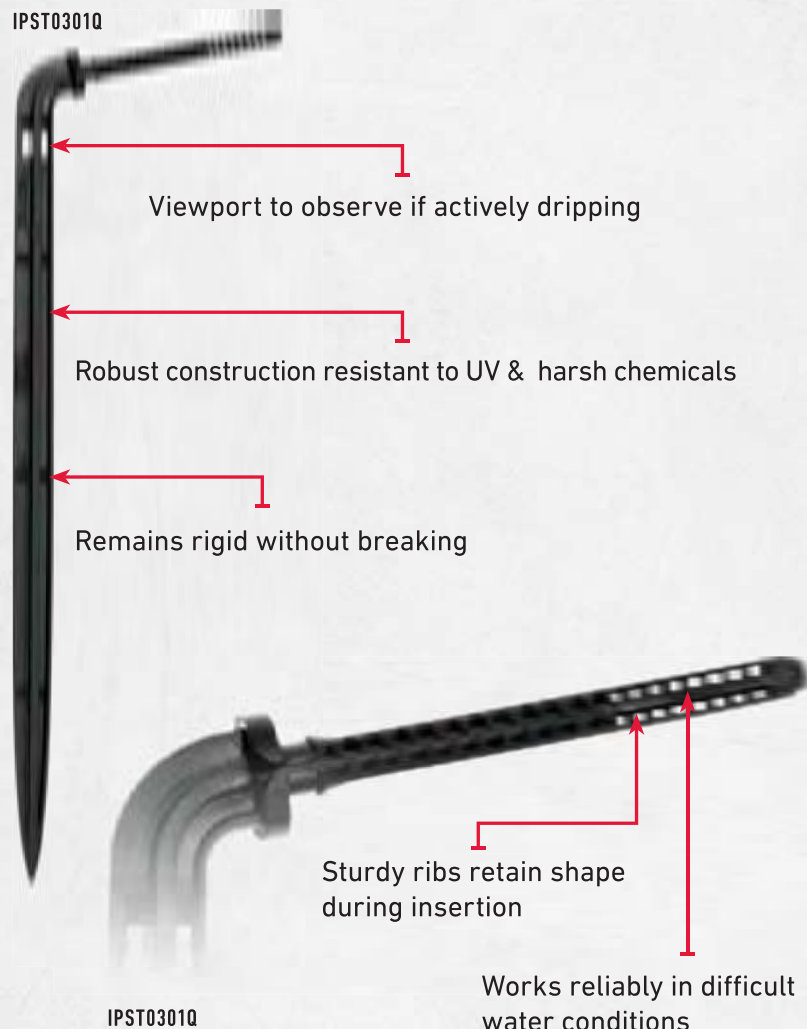

*** use with 1 or 2 gph NGE emitters

LOOKS CLEAN

BRILLIANT WHITE:

- High visibility
- Highly reflective
- Completely opaque

STAY-CLEAN SHINE:

- High gloss finish
- Easy to clean & keep clean

RESISTS STRETCHING & KINKING:

- Tough exterior layer adds durability, but retains ultra-flexibility

Both white PE & diamond white micro tube have a bright white layer over an opaque black core

White PE 20mm

White Micro Tubing 5/3mm

WHITE BLUE STRIPE® HIGH QUALITY POLYETHYLENE PIPE:

- Many sizes available pre-punch

STAYS CLEAN

EVERY COMPONENT DESIGNED FOR DURABILITY & EASE OF USE

IPST0301Q

COMPONENTS

STAKES

USED IN SINGLE STAKE ASSEMBLIES

- (A) Barbed Angle Stake - - - - - IPST0301BQ
- (B) Clip Angle Stake - - - - - IPS03010SW