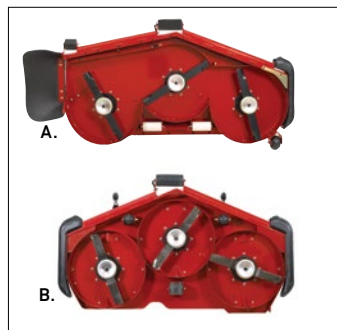

Mowing Deck Options

Snow Removal (Polar Trac® System)

A.) 72" Side Discharge Deck

Cutting Deck Accessories

- Recycler Kit
- Striping Kit
- Leaf Mulching Kit
- Medium Flow Blade
- High Flow Blade
- Atomic Mulching Blade

B.) 72" Guardian® Recycler Deck

Cutting Deck Accessories

- Standard Blade
- Tall Grass Baffle Kit